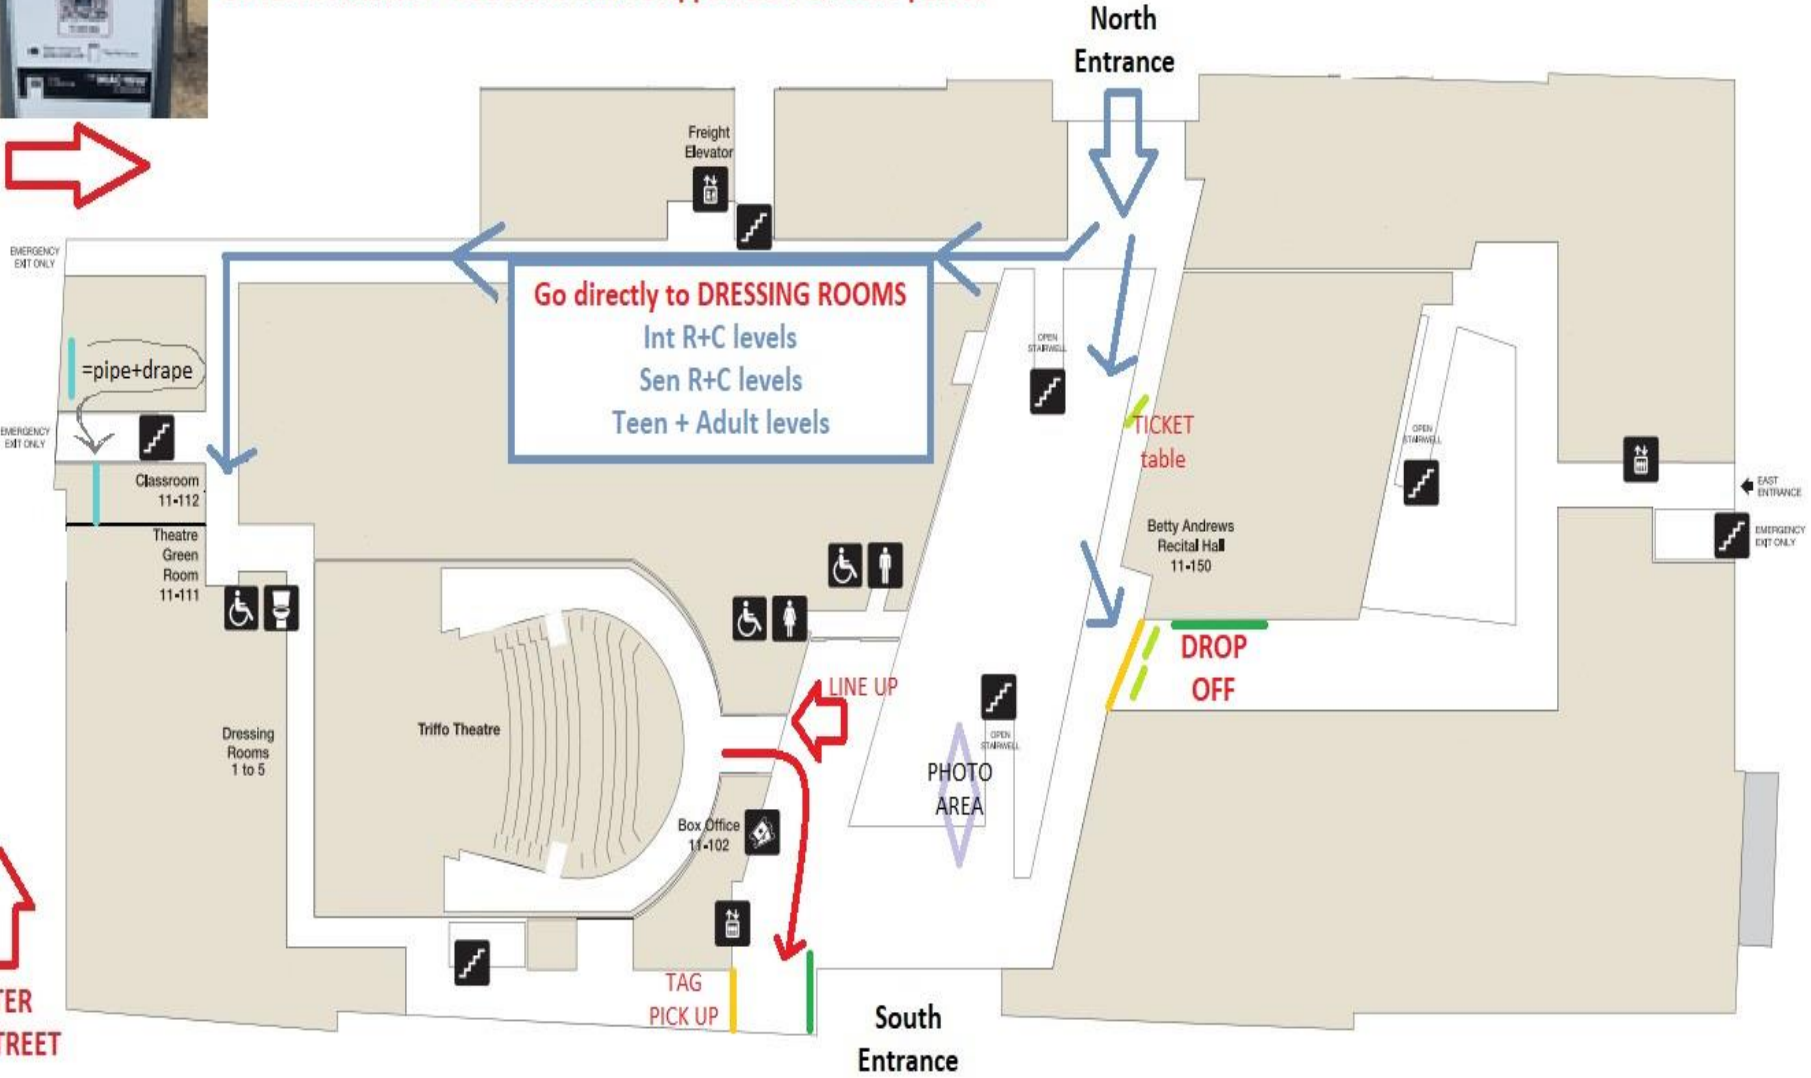

- ▬ = stanshions
- ▬ = tables
- ▬ = racks

OUTSIDE PARKING - USE Honk Mobile App or Scan QR code posted

**ENTER
112 STREET**

Go directly to DRESSING ROOMS
Int R+C levels
Sen R+C levels
Teen + Adult levels

DROP OFF

LINE UP

TAG PICK UP